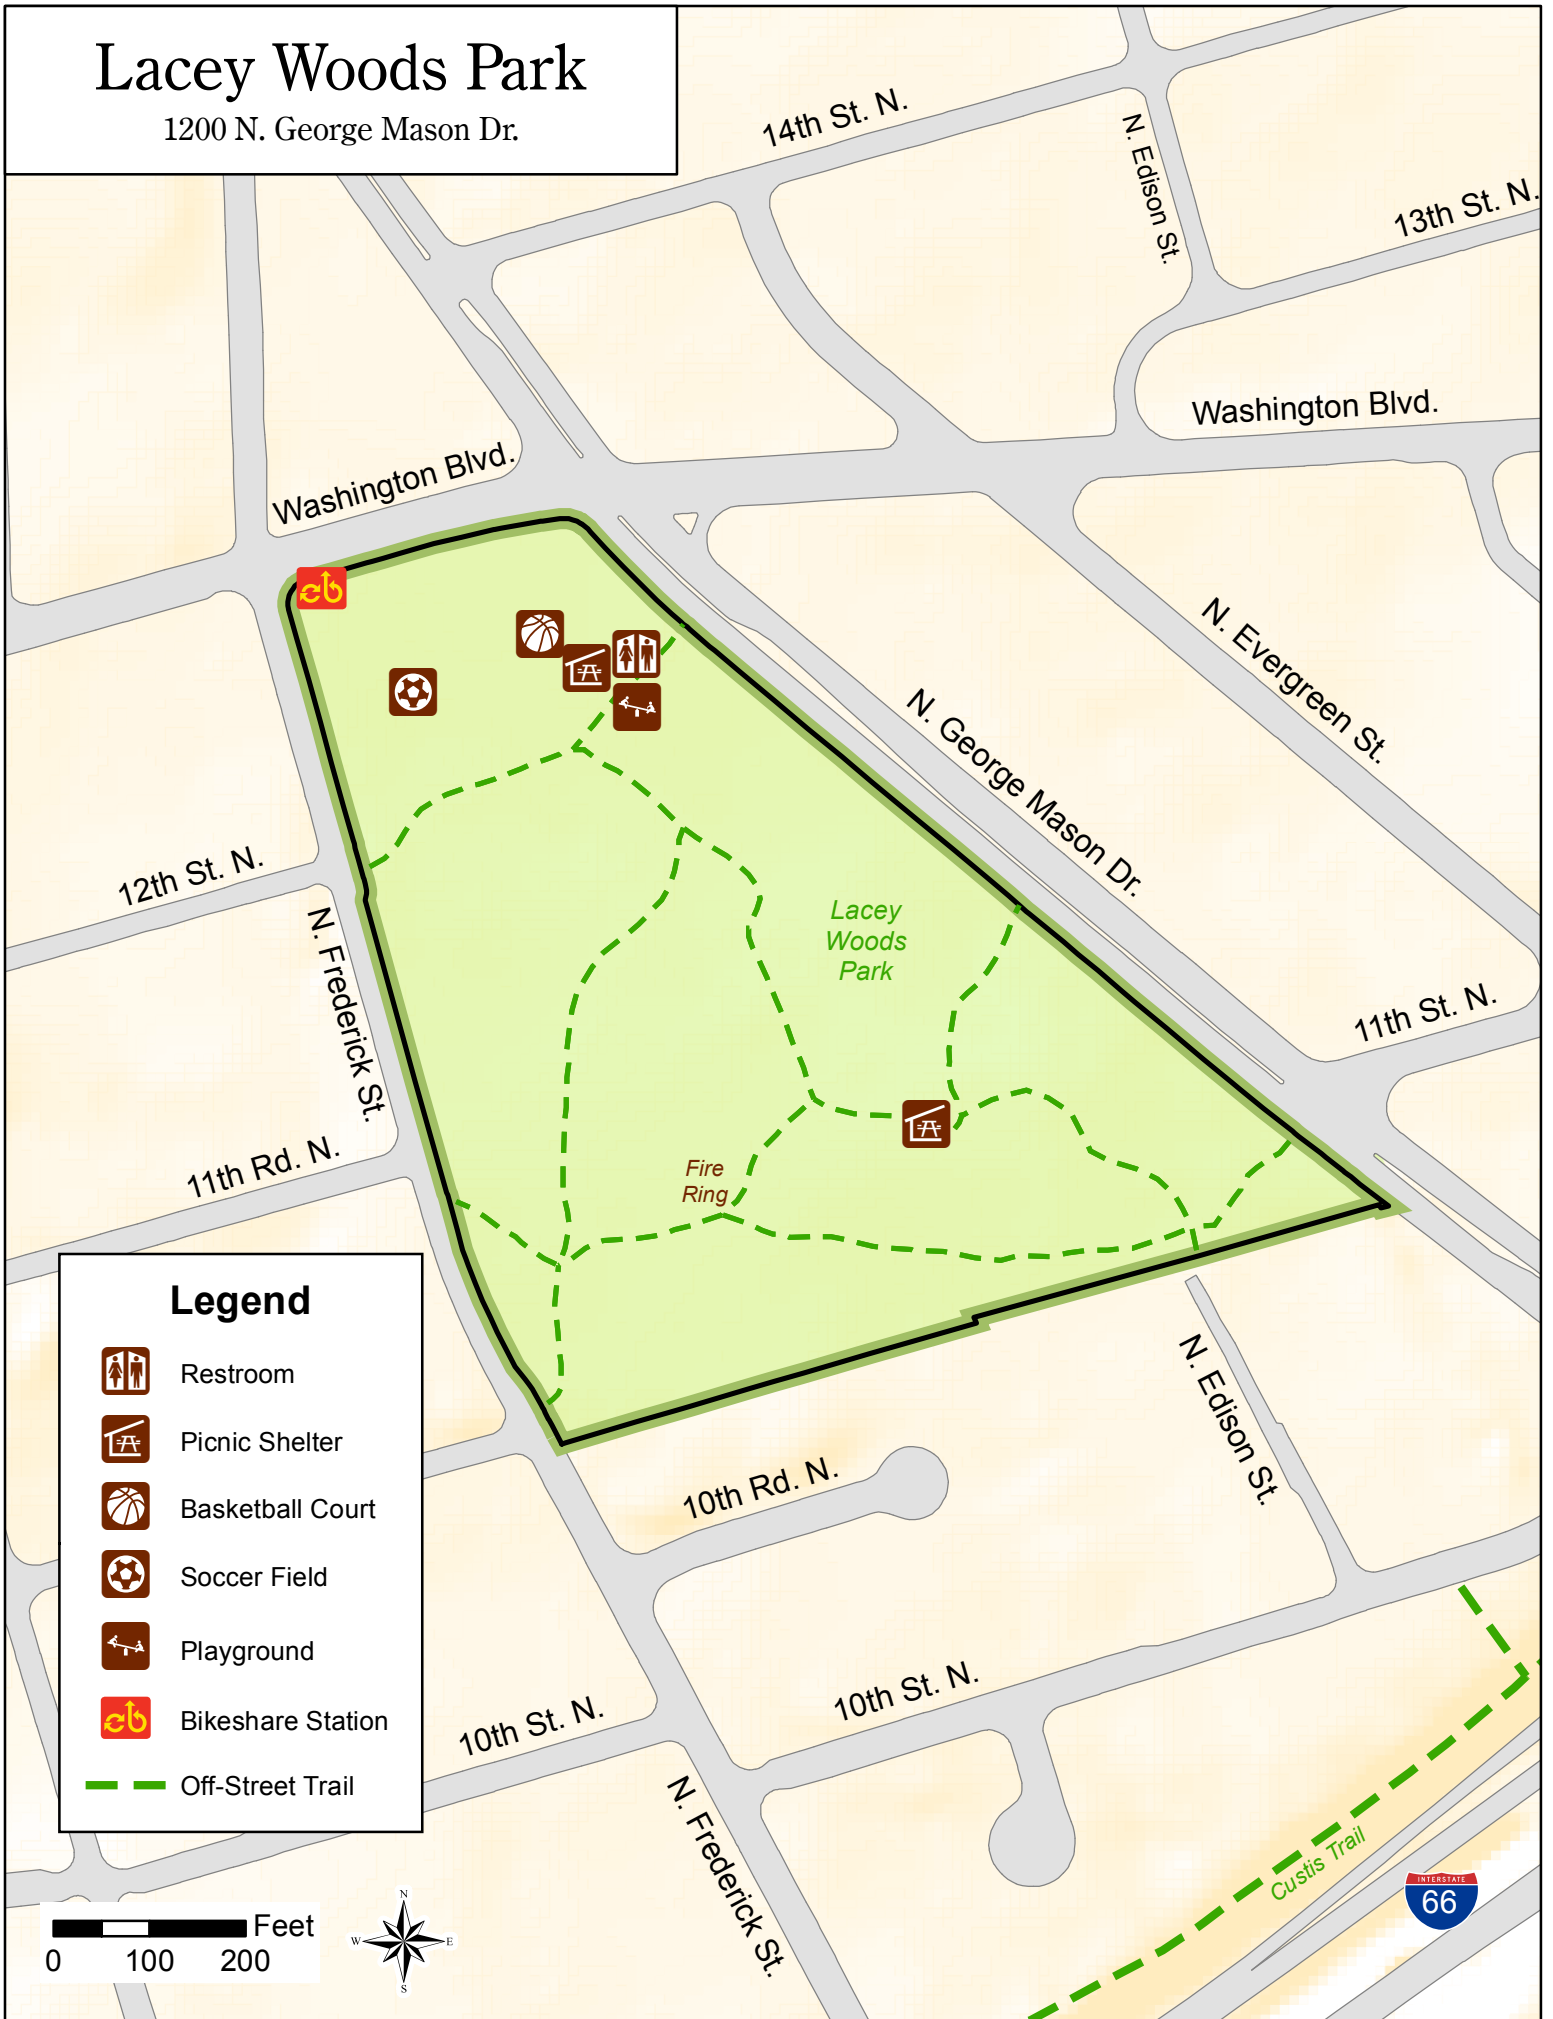

Lacey Woods Park

1200 N. George Mason Dr.

Legend

-  Restroom
-  Picnic Shelter
-  Basketball Court
-  Soccer Field
-  Playground
-  Bikeshare Station
-  Off-Street Trail

0 100 200 Feet